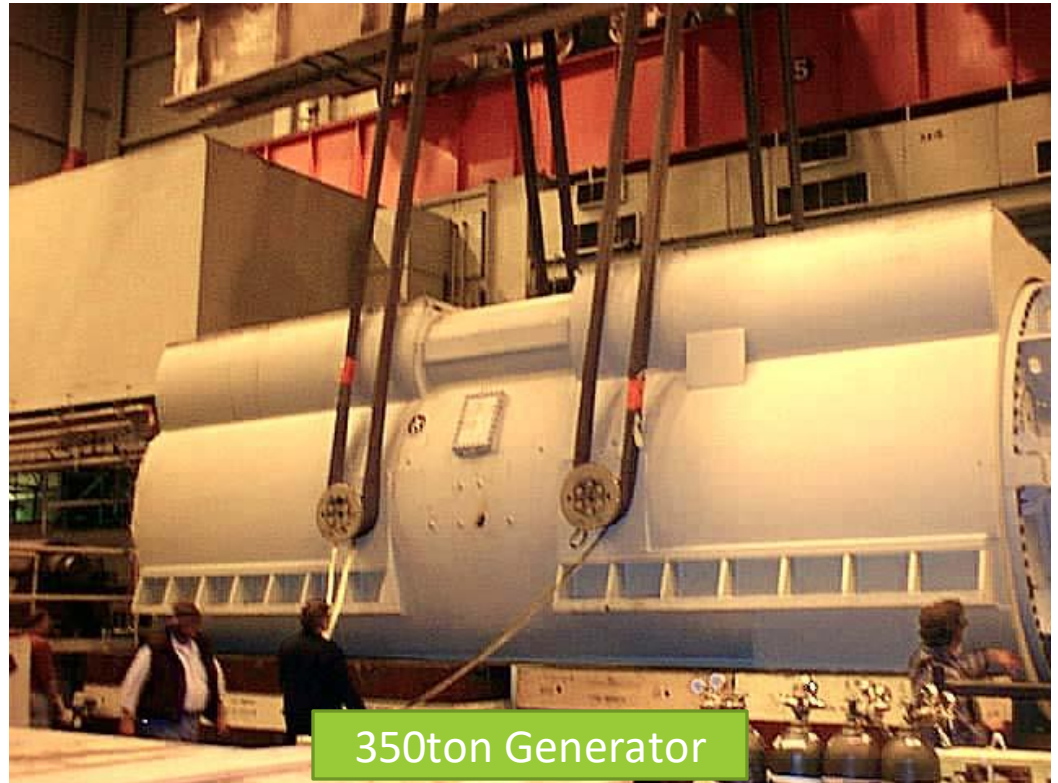

# Comes in all Tonnages and Sizes

2 ton Frame

350ton Generator

➤ SLINGMAX COVERS FROM 2 TON TO 1000 TON & IN ALL LENGTHS