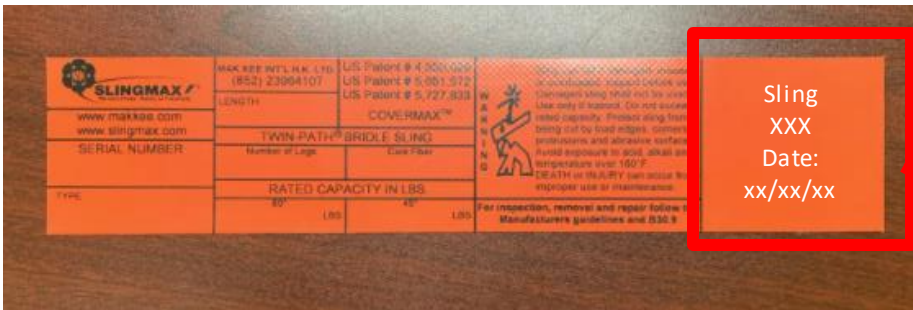

# 100% Traceability - ID Mark will not fall off

➤ IT MARK ARE SEWED INTO THE SLINGS. THEY DO NOT COME OFF EASILY

➤ IF THE ID MARK IS BEING CUT OFF, THIS PART OF THE TAG WILL STILL BE INSIDE.

➤ THIS PART CONTAINS THE FULL INFORMATION OF THE SLING