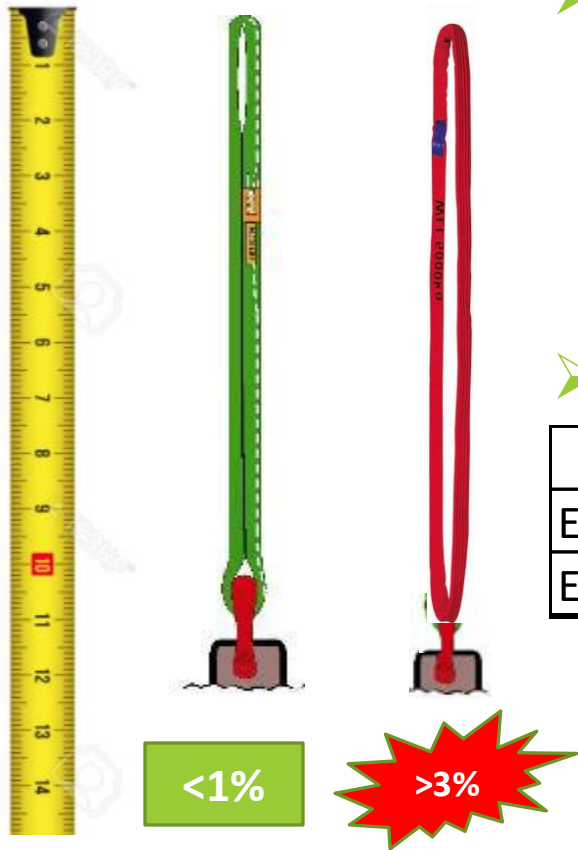

# Delicate

➤ OVER **30%** LIGHTER THAN  
WEBBING SLINGS

➤ EXAMPLE:

6 Ton X 6 meters Round Sling		
Slingmax	Webbing Slings	%
3.84KG	5.67KG	-32%

# Innovative Breakthrough - Inspect by the Magic String

- CHECK-FAST® INSPECTION SYSTEM – IF THE MAGIC STRING (EWI) IS **GONE**, **STOP** USING THE SLING.

# <1% on Elongation

- SLINGMAX SLINGS' LENGTH WILL NOT INCREASE MORE THAN 1% AFTER USE.

## ➤ MEASUREMENTS

	Slingmax	Webbing Slings
Elongation in Use	<1%	3-5%
Elongation at Break	3.80%	12-18%