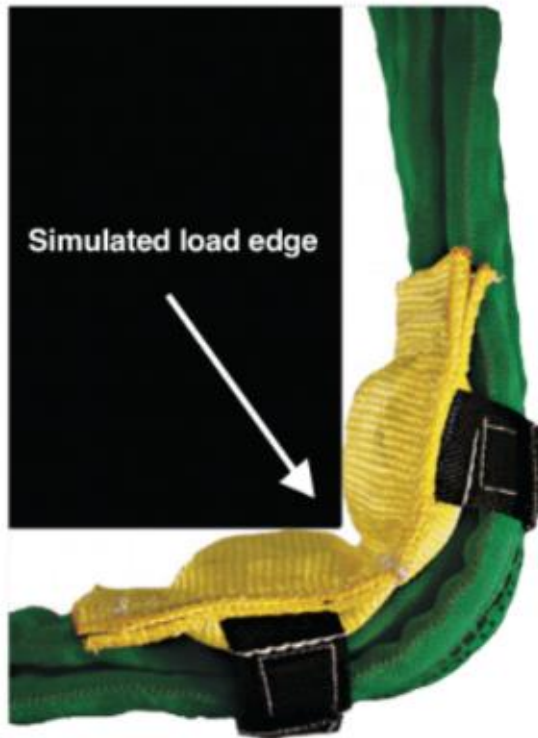

Protective sleeves can be custom made to prevent cutting