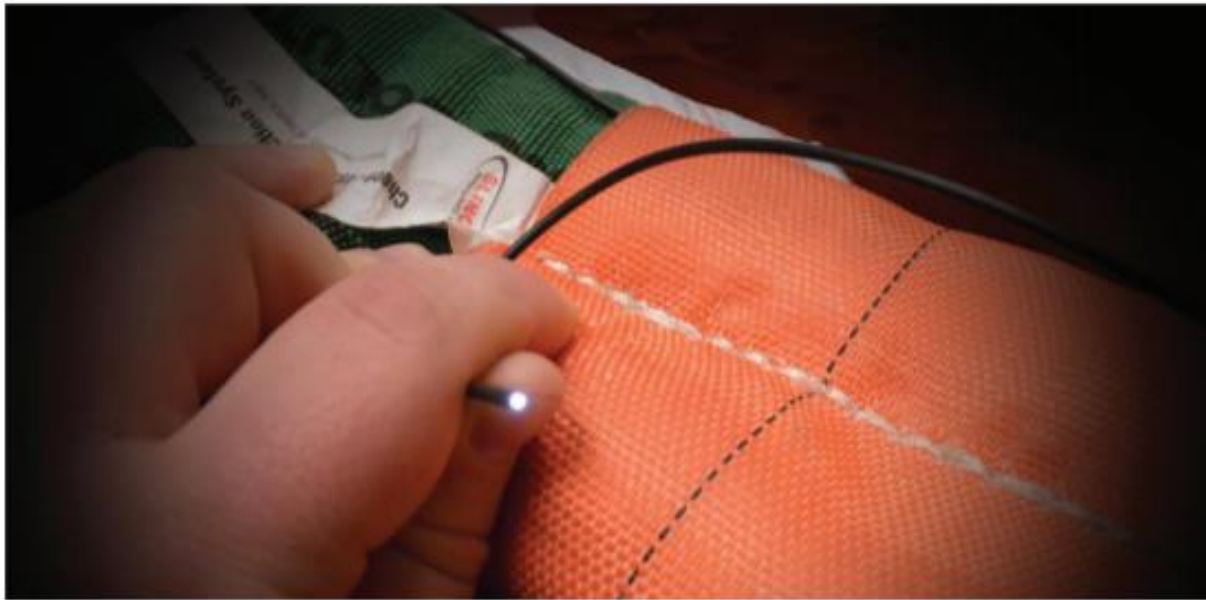

Innovative Breakthrough - Inspect by Brightness

- CHECK-FAST® INSPECTION SYSTEM – IF THE OPTICAL FIBER SHOWS **NO LIGHT PASSING THROUGH, STOP** USING THE SLING.